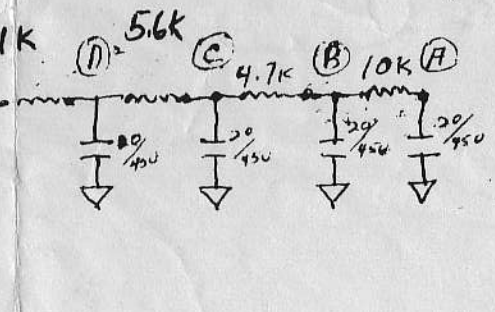

For 117vac - Black & Orange Together  
White & Blue Together

For 240vac - White & Orange Together

G.T. STUDIO  
PRE-AMP

Revised Drawing 8-25-87

*D.A.R.*